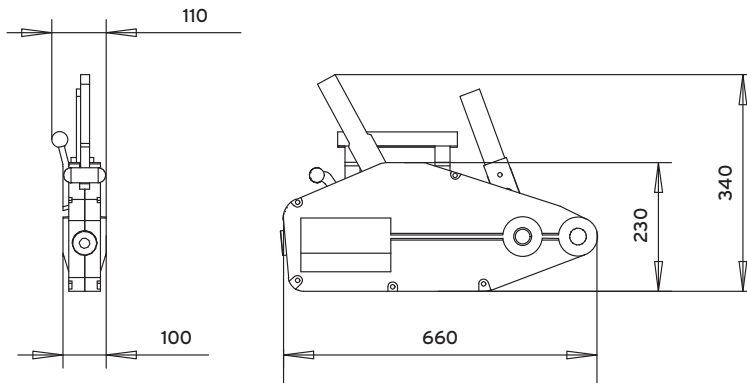

TLV®

Manual Lever Winch for loads from 800 to 3,200 kg

The TLV lever winch is designed for lifting and pulling loads over long distances.

► Technical characteristics

- > Designed for lifting and pulling loads over long distances.
- > Built with high resistance aluminum, making it light and easy to handle.
- > Heavy duty tool suitable for tough working conditions.
- > Low maintenance make it suitable for outdoor work.
- > Delivered with a 20m / 40m rope.
- > Delivered with CE certificate, and hook and chain certificate.

► Load Capacity

Type	S.W.L (kg)	Diameter (mm)	L (mm)	L bent (mm)
TC08	800	32	790	-
TC16	1600	34	1121	85
TC32	3200	34	1121	85

TLV lever

TC08

TC16

TC32

Type	S.W.L (kg)	Lever length (mm)	Effort on lever (kg)	Rope dis. (mm)	Rope length (m)	Breaking load (kg)	Dimensions (mm)	Net weight (kg)
TC08	800	800	28,5	8	20	4800	425 x 60 x 230	6
TC16	1600	1120	41	11	20	9600	540 x 95 x 305	11
TC32	3200	1120	44	16	20	19200	660 x 110 x 340	22