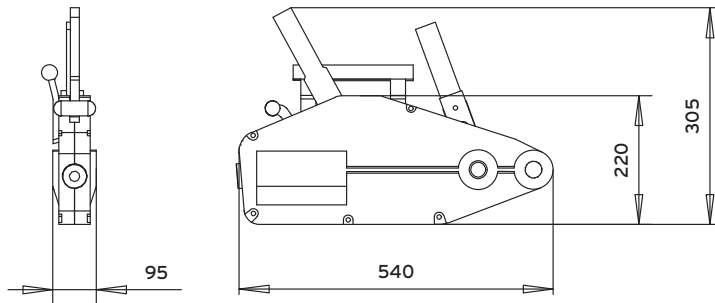

TLV®

Manual Lever Winch for loads from 800 to 3,200 kg

The TLV lever winch is designed for lifting and pulling loads over long distances.

► Technical characteristics

- > Designed for lifting and pulling loads over long distances.
- > Built with high resistance aluminum, making it light and easy to handle.
- > Heavy duty tool suitable for tough working conditions.
- > Low maintenance make it suitable for outdoor work.
- > Delivered with a 20m / 40m rope.
- > Delivered with CE certificate, and hook and chain certificate.

► Load Capacity

Type	S.W.L (kg)	Diameter (mm)	L (mm)	L bent (mm)
TC08	800	32	790	-
TC16	1600	34	1121	85
TC32	3200	34	1121	85

TLV lever

TC08

TC16

TC32

Type	S.W.L (kg)	Lever length (mm)	Effort on lever (kg)	Rope dis. (mm)	Rope length (m)	Breaking load (kg)	Dimensions (mm)	Net weight (kg)
TC08	800	800	28,5	8	20	4800	425 x 60 x 230	6
TC16	1600	1120	41	11	20	9600	540 x 95 x 305	11
TC32	3200	1120	44	16	20	19200	660 x 110 x 340	22