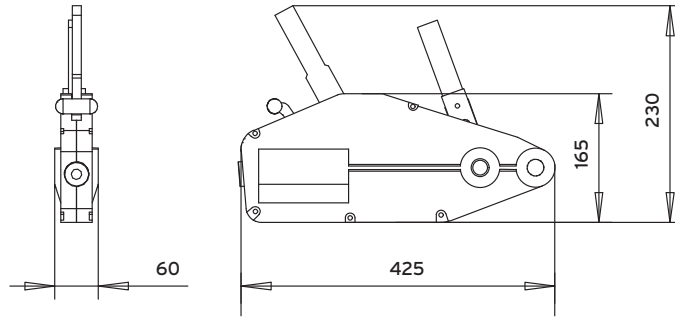

TLV®

Manual Lever Winch for loads from 800 to 3,200 kg

The TLV lever winch is designed for lifting and pulling loads over long distances.

► Technical characteristics

- > Designed for lifting and pulling loads over long distances.
- > Built with high resistance aluminum, making it light and easy to handle.
- > Heavy duty tool suitable for tough working conditions.
- > Low maintenance make it suitable for outdoor work.
- > Delivered with a 20m / 40m rope.
- > Delivered with CE certificate, and hook and chain certificate.

► Load Capacity

Type	S.W.L (kg)	Diameter (mm)	L (mm)	L bent (mm)
TC08	800	32	790	-
TC16	1600	34	1121	85
TC32	3200	34	1121	85

TLV lever

TC08

TC16

TC32

Type	S.W.L (kg)	Lever length (mm)	Effort on lever (kg)	Rope dis. (mm)	Rope length (m)	Breaking load (kg)	Dimensions (mm)	Net weight (kg)
TC08	800	800	28,5	8	20	4800	425 x 60 x 230	6
TC16	1600	1120	41	11	20	9600	540 x 95 x 305	11
TC32	3200	1120	44	16	20	19200	660 x 110 x 340	22