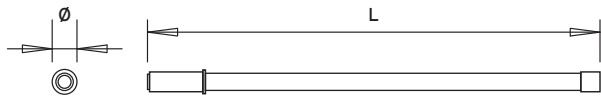

TLV®

Manual Lever Winch for loads from 800 to 3,200 kg

The TLV lever winch is designed for lifting and pulling loads over long distances.

► Technical characteristics

- > Designed for lifting and pulling loads over long distances.
- > Built with high resistance aluminum, making it light and easy to handle.
- > Heavy duty tool suitable for tough working conditions.
- > Low maintenance make it suitable for outdoor work.
- > Delivered with a 20m / 40m rope.
- > Delivered with CE certificate, and hook and chain certificate.

► Load Capacity

Type	S.W.L (kg)	Diameter (mm)	L (mm)	L bent (mm)
TC08	800	32	790	-
TC16	1600	34	1121	85
TC32	3200	34	1121	85

TLV lever

TC08

TC16

TC32

Type	S.W.L (kg)	Lever length (mm)	Effort on lever (kg)	Rope dis. (mm)	Rope length (m)	Breaking load (kg)	Dimensions (mm)	Net weight (kg)
TC08	800	800	28,5	8	20	4800	425 x 60 x 230	6
TC16	1600	1120	41	11	20	9600	540 x 95 x 305	11
TC32	3200	1120	44	16	20	19200	660 x 110 x 340	22